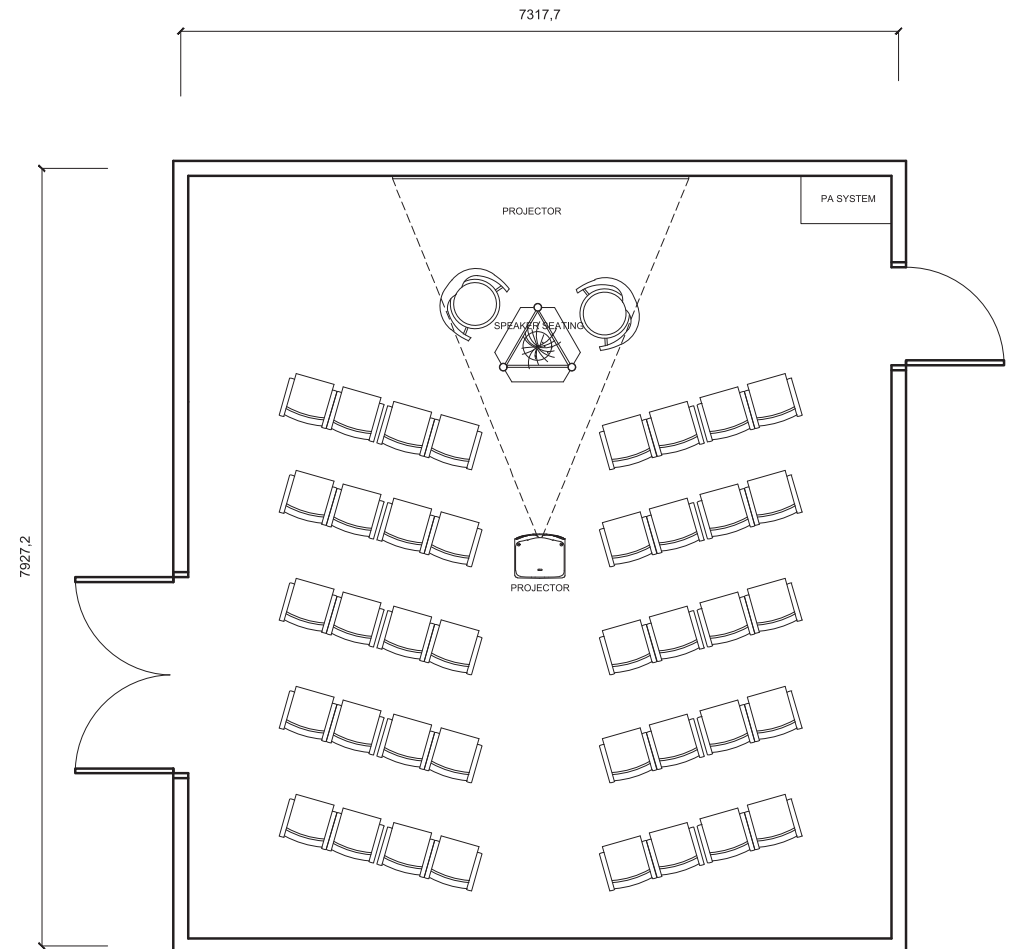

# Sama+ Auditorium Room

(Varies – Up to 30 pax)

A sizable room with multiple possibilities and allows for a variety of set up to accommodate any type of events.

## Public:

150 / 2 hour, 50 / sub hour or 300 / 6 hours

## Members:

70 1st hour, 30 / sub hour or 200 / 6 hours

AUDITORIUM SETUP PLAN

SCALE 1 : 100